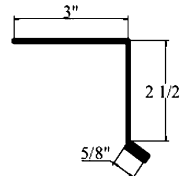

### SPECIFICATIONS:

- 24" width coverage
- 1/2" high ribs spaced 12" apart, two on the ends and one in the middle
- Can be installed over open framing or decking/plywood
- 26 Gauge
- Minimum roof slope 3:12
- Three panel profiles - Mini Rib, Flat, Striated

## ROOF TRIM

ORR1 13 1/2" T

ORR2 13 1/2" T

ORG9 9 5/8"

ORT1 20 1/2" T

ORD1 6 5/8"

ORV1 20 1/2"

## WALL TRIM

OREW1 12 1/2" T

ORSW1 14 1/2" T

ORJ1 4 1/2" T

ORDC1 4 1/8" T

ORB1 5 1/2" T

ORZ1 4 7/8"

● ● ● These trim pieces go with the 5V. We will also bend custom trim for you. Just give us the measurements.