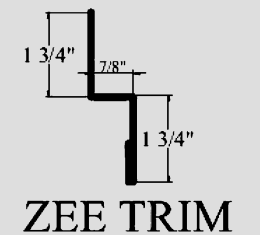

## ROOF TRIM

ORR1 13 1/2" T

ORR2 13 1/2" T

ORG9 9 5/8"

ORT1 20 1/2" T

ORD1 6 5/8"

ORV1 20 1/2"

## WALL TRIM

OREW1 12 1/2" T

ORSW1 14 1/2" T

ORJ1 4 1/2" T

ORDC1 4 1/8" T

ORB1 5 1/2" T

ORZ1 4 7/8"

● ● ● These trim pieces go with the 5V. We will also bend custom trim for you. Just give us the measurements.