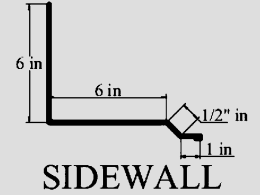

### SPECIFICATIONS:

- 24" width coverage
- 1/2" high ribs spaced 12" apart, two on the ends and one in the middle
- Can be installed over open framing or decking/plywood
- 26 Gauge
- Minimum roof slope 3:12
- Three panel profiles - Mini Rib, Flat, Striated

## ROOF TRIM

ORR1 13 1/2" T

ORR2 13 1/2" T

ORG9 9 5/8"

ORT1 20 1/2" T

ORD1 6 5/8"

ORV1 20 1/2"

## WALL TRIM

OREW1 12 1/2" T

ORSW1 14 1/2" T

ORJ1 4 1/2" T

ORDC1 4 1/8" T

ORB1 5 1/2" T

ORZ1 4 7/8"

● ● ● These trim pieces go with the 5V. We will also bend custom trim for you. Just give us the measurements.