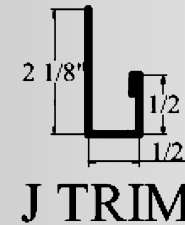

## WALL TRIM

OREW1 12 1/2" T

ORSW1 14 1/2" T

ORJ1 4 1/2" T

ORDC1 4 1/8" T

ORB1 5 1/2" T

ORZ1 4 7/8"

● ● ● These trim pieces go with the 5V. We will also bend custom trim for you. Just give us the measurements.