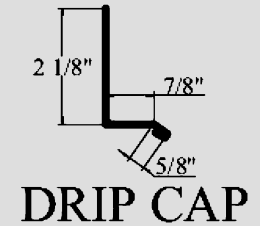

## WALL TRIM

OREW1 12 1/2" T

ORSW1 14 1/2" T

ORJ1 4 1/2" T

ORDC1 4 1/8" T

ORB1 5 1/2" T

ORZ1 4 7/8"

● ● ● These trim pieces go with the 5V. We will also bend custom trim for you. Just give us the measurements.