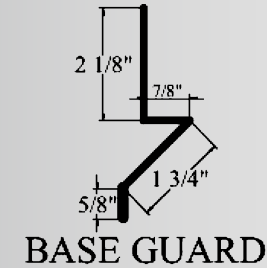

### SPECIFICATIONS:

- 24" width coverage
- 1/2" high ribs spaced 12" apart, two on the ends and one in the middle
- Can be installed over open framing or decking/plywood
- 26 Gauge
- Minimum roof slope 3:12
- Three panel profiles - Mini Rib, Flat, Striated

## WALL TRIM

OREW1 12 1/2" T

ORSW1 14 1/2" T

ORJ1 4 1/2" T

ORDC1 4 1/8" T

ORB1 5 1/2" T

ORZ1 4 7/8"

● ● ● These trim pieces go with the 5V. We will also bend custom trim for you. Just give us the measurements.