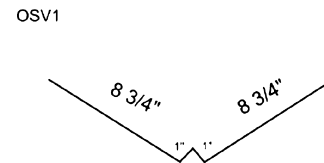

STANDING SEAM

Standing Seam is a great option for residential homes. With the fasteners hidden, this panel has a very aesthetic look.

Here at Overholt we offer two styles:

the 1" nail strip and the 1 3/4" snap clip.

We also manufacture the trim to go with each style.

SPECIFICATIONS:

- 1 4 1/2" or 1 5" width coverage
- 1" or 1 3/4" high ribs
- Available in 26 and 24 gauge metal
- Kynar Paint or Galvalume finish

LIMITED WARRANTY:

- Painted - 40 years
- Galvalume - 25 years

TRIM

VALLEY