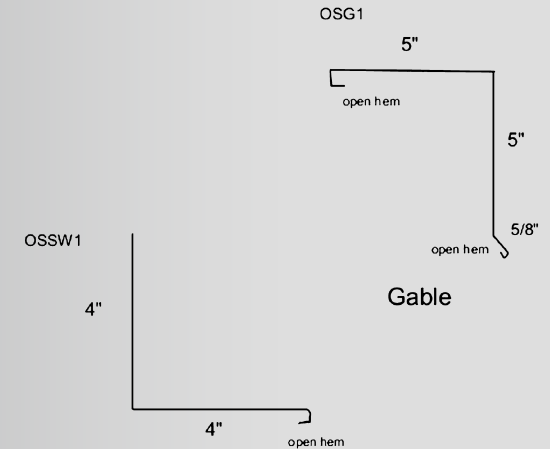

LIMITED WARRANTY:

- Painted - 40 years
- Galvalume - 25 years

TRIM

RIDGE

GABLE CLEAT

TRANSITION

VALLEY

DRIP EDGE

Gable

Sidewall

Z-TRIM

VALLEY CLEAT

Endwall