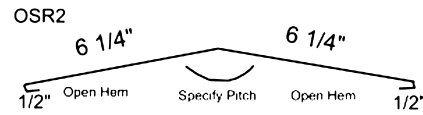

STANDING SEAM

Standing Seam is a great option for residential homes. With the fasteners hidden, this panel has a very aesthetic look.

Here at Overholt we offer two styles:

the 1" nail strip and the 1 3/4" snap clip.

We also manufacture the trim to go with each style.

SPECIFICATIONS:

- 1 4 1/2" or 1 5" width coverage
- 1" or 1 3/4" high ribs
- Available in 26 and 24 gauge metal
- Kynar Paint or Galvalume finish

LIMITED WARRANTY:

- Painted - 40 years
- Galvalume - 25 years

TRIM

RIDGE