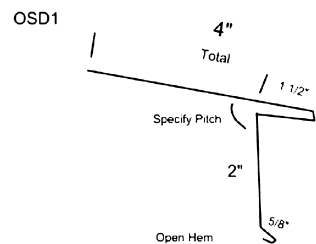

STANDING SEAM

Standing Seam is a great option for residential homes. With the fasteners hidden, this panel has a very aesthetic look.

Here at Overholt we offer two styles:

the 1" nail strip and the 1 3/4" snap clip.

We also manufacture the trim to go with each style.

SPECIFICATIONS:

- 1 4 1/2" or 1 5" width coverage
- 1" or 1 3/4" high ribs
- Available in 26 and 24 gauge metal
- Kynar Paint or Galvalume finish

LIMITED WARRANTY:

- Painted - 40 years
- Galvalume - 25 years

TRIM

DRIP EDGE