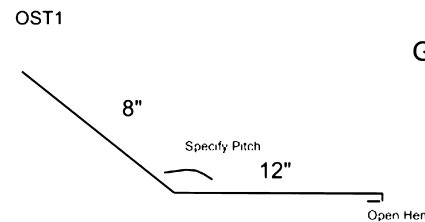

TRANSITION